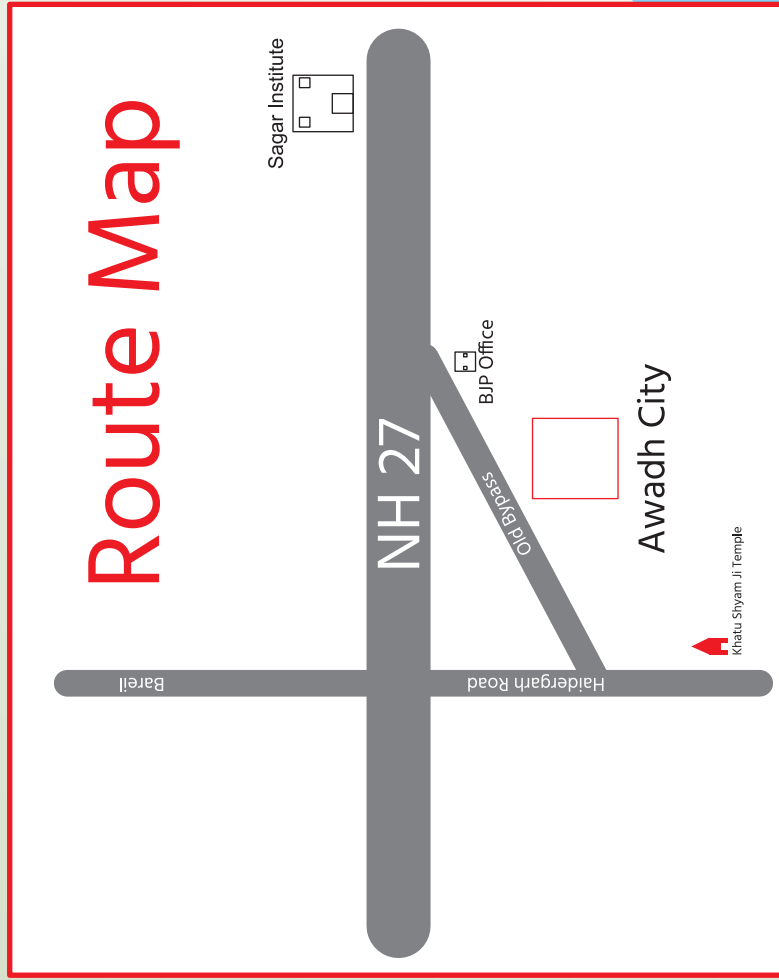

# Rolex Awadh City

Main Road (Old Bypass)

Phase 1

Future Extension

Phase 2

Future Extension

Route Map

Sagar Institute

NH 27

BJP Office

Awadh City

Khatu Shyam Ji Temple

Haldergarh Road

Bareilly